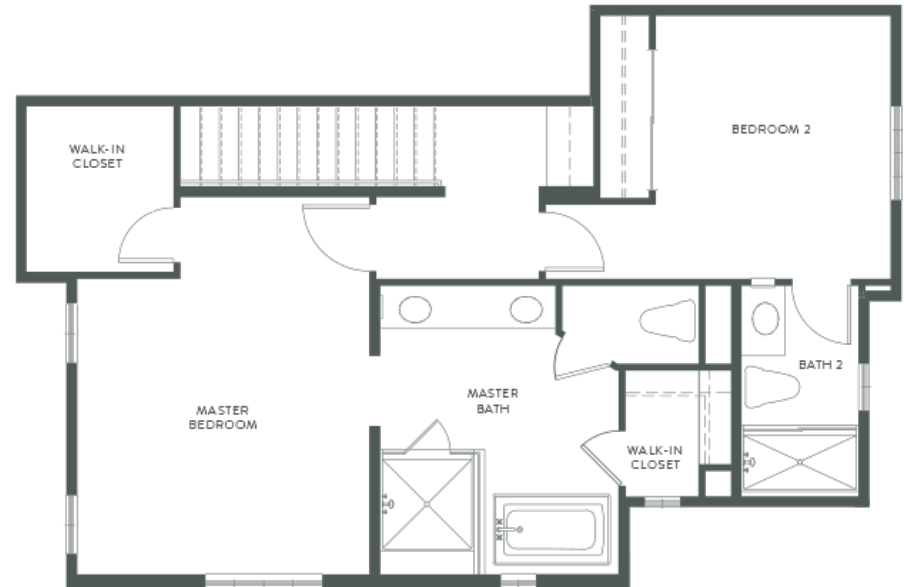

THE ARABIAN

1,501 SQ. FT. | 2 BEDROOMS | 2 BATHROOMS

FIRST FLOOR

SECOND FLOOR

RESIDENCE NO. 138

Building No. 7