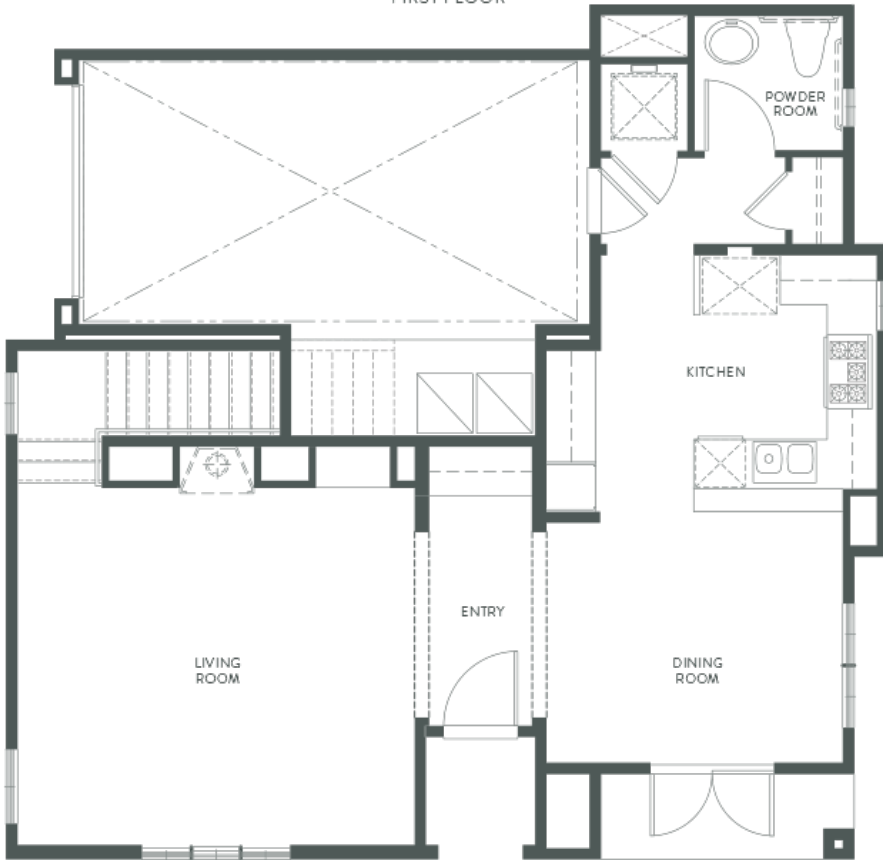

THE ARABIAN

1,501 SQ. FT. | 2 BEDROOMS | 2 BATHROOMS

FIRST FLOOR

SECOND FLOOR

RESIDENCE NO. 138

Building No. 7